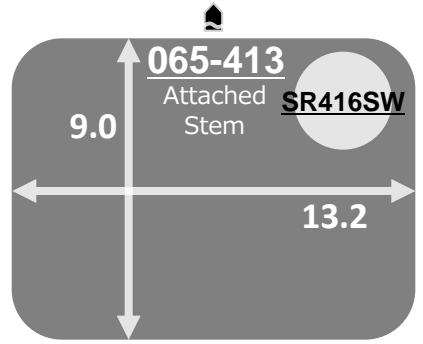

Size <ligne>	4 3/4'''
Height <mm>	1.90 (5R32 2.00)
Accuracy <per Month>	±20 sec
Battery Life	4 years (5R32 2 years)

Battery consumption could be minimum by pulling out the stem

Balance Weight <µN.m>	5R21 Minute 0.15 5R32 Minute 0.30 Second 0.015
---------------------------------	--

Original Package	1,000pcs
-------------------------	----------

High Hand Ver.
5R22

Time measurement

Accuracy

The unit (gate) time of measurement must be set at "10 sec." and the measurement must be performed in the form of complete watch.